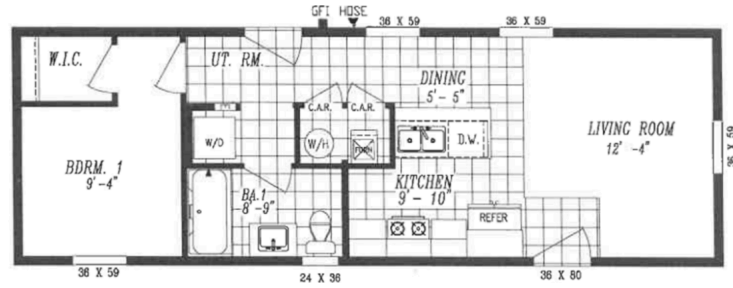

THE COLUMBIA RIVER SERIES

The Columbia River

1002

14' x 40'

DIMENSIONS

533 sf

LIVING SPACE

1

BEDROOMS

1

BATHROOMS

OVERVIEW

13'4" Single Wide 1  
Bedroom Home for Sale

Heritage Home Center

(425) 353-5464

or Request Firm Quote

EMAIL US

01 FLOOR PLAN

533 SQ FT · 14' x 40'

02 FRONT ELEVATION

FRONT SIDEWALL

BACK SIDEWALL

OPT FRONT ENDWALL  
W/ 6' PORCH

FRONT ENDWALL

# The Columbia River 1002

1 Bedrooms | 1 Bathrooms | 533 sq ft